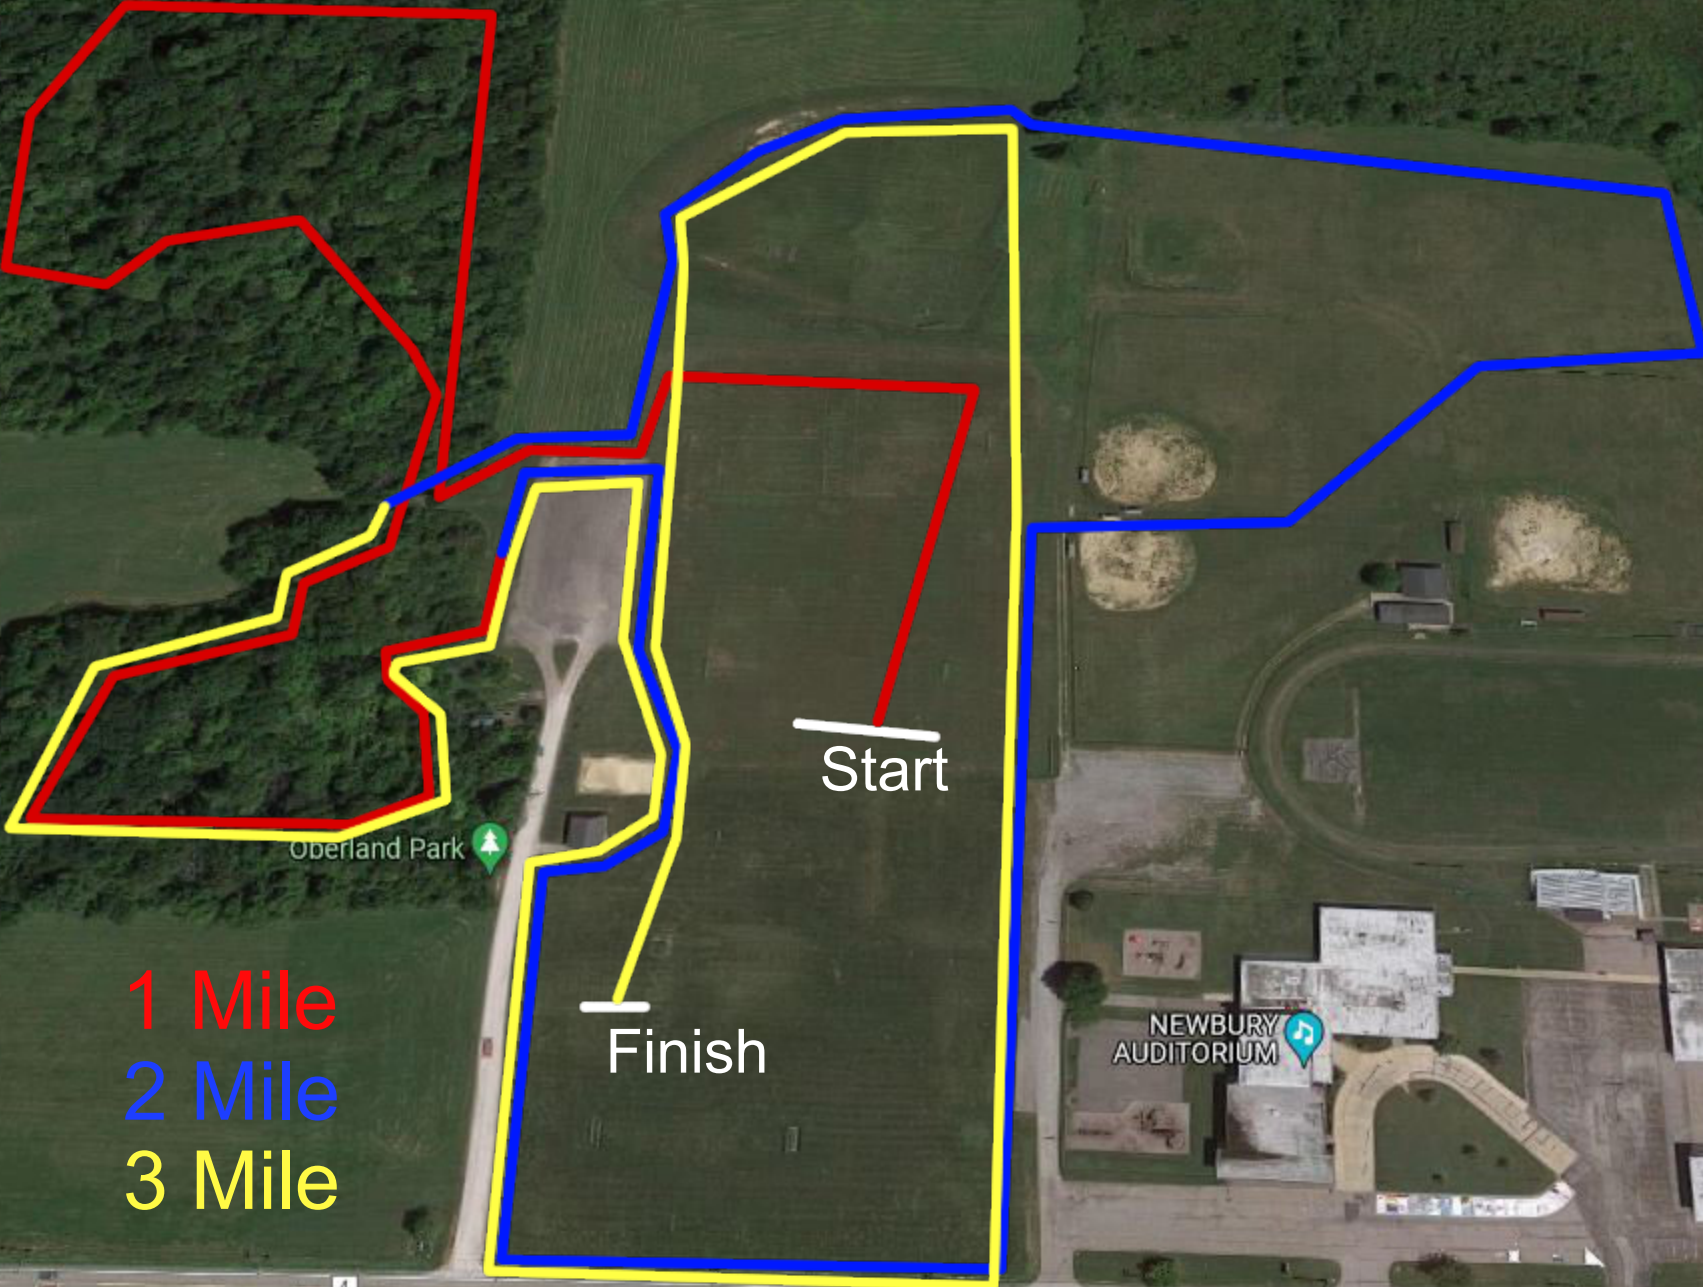

TRC Landscape Services

1 Mile  
2 Mile  
3 Mile

Start

Finish

Oberland Park

NEWBURY  
AUDITORIUM

Auburn Rd

4